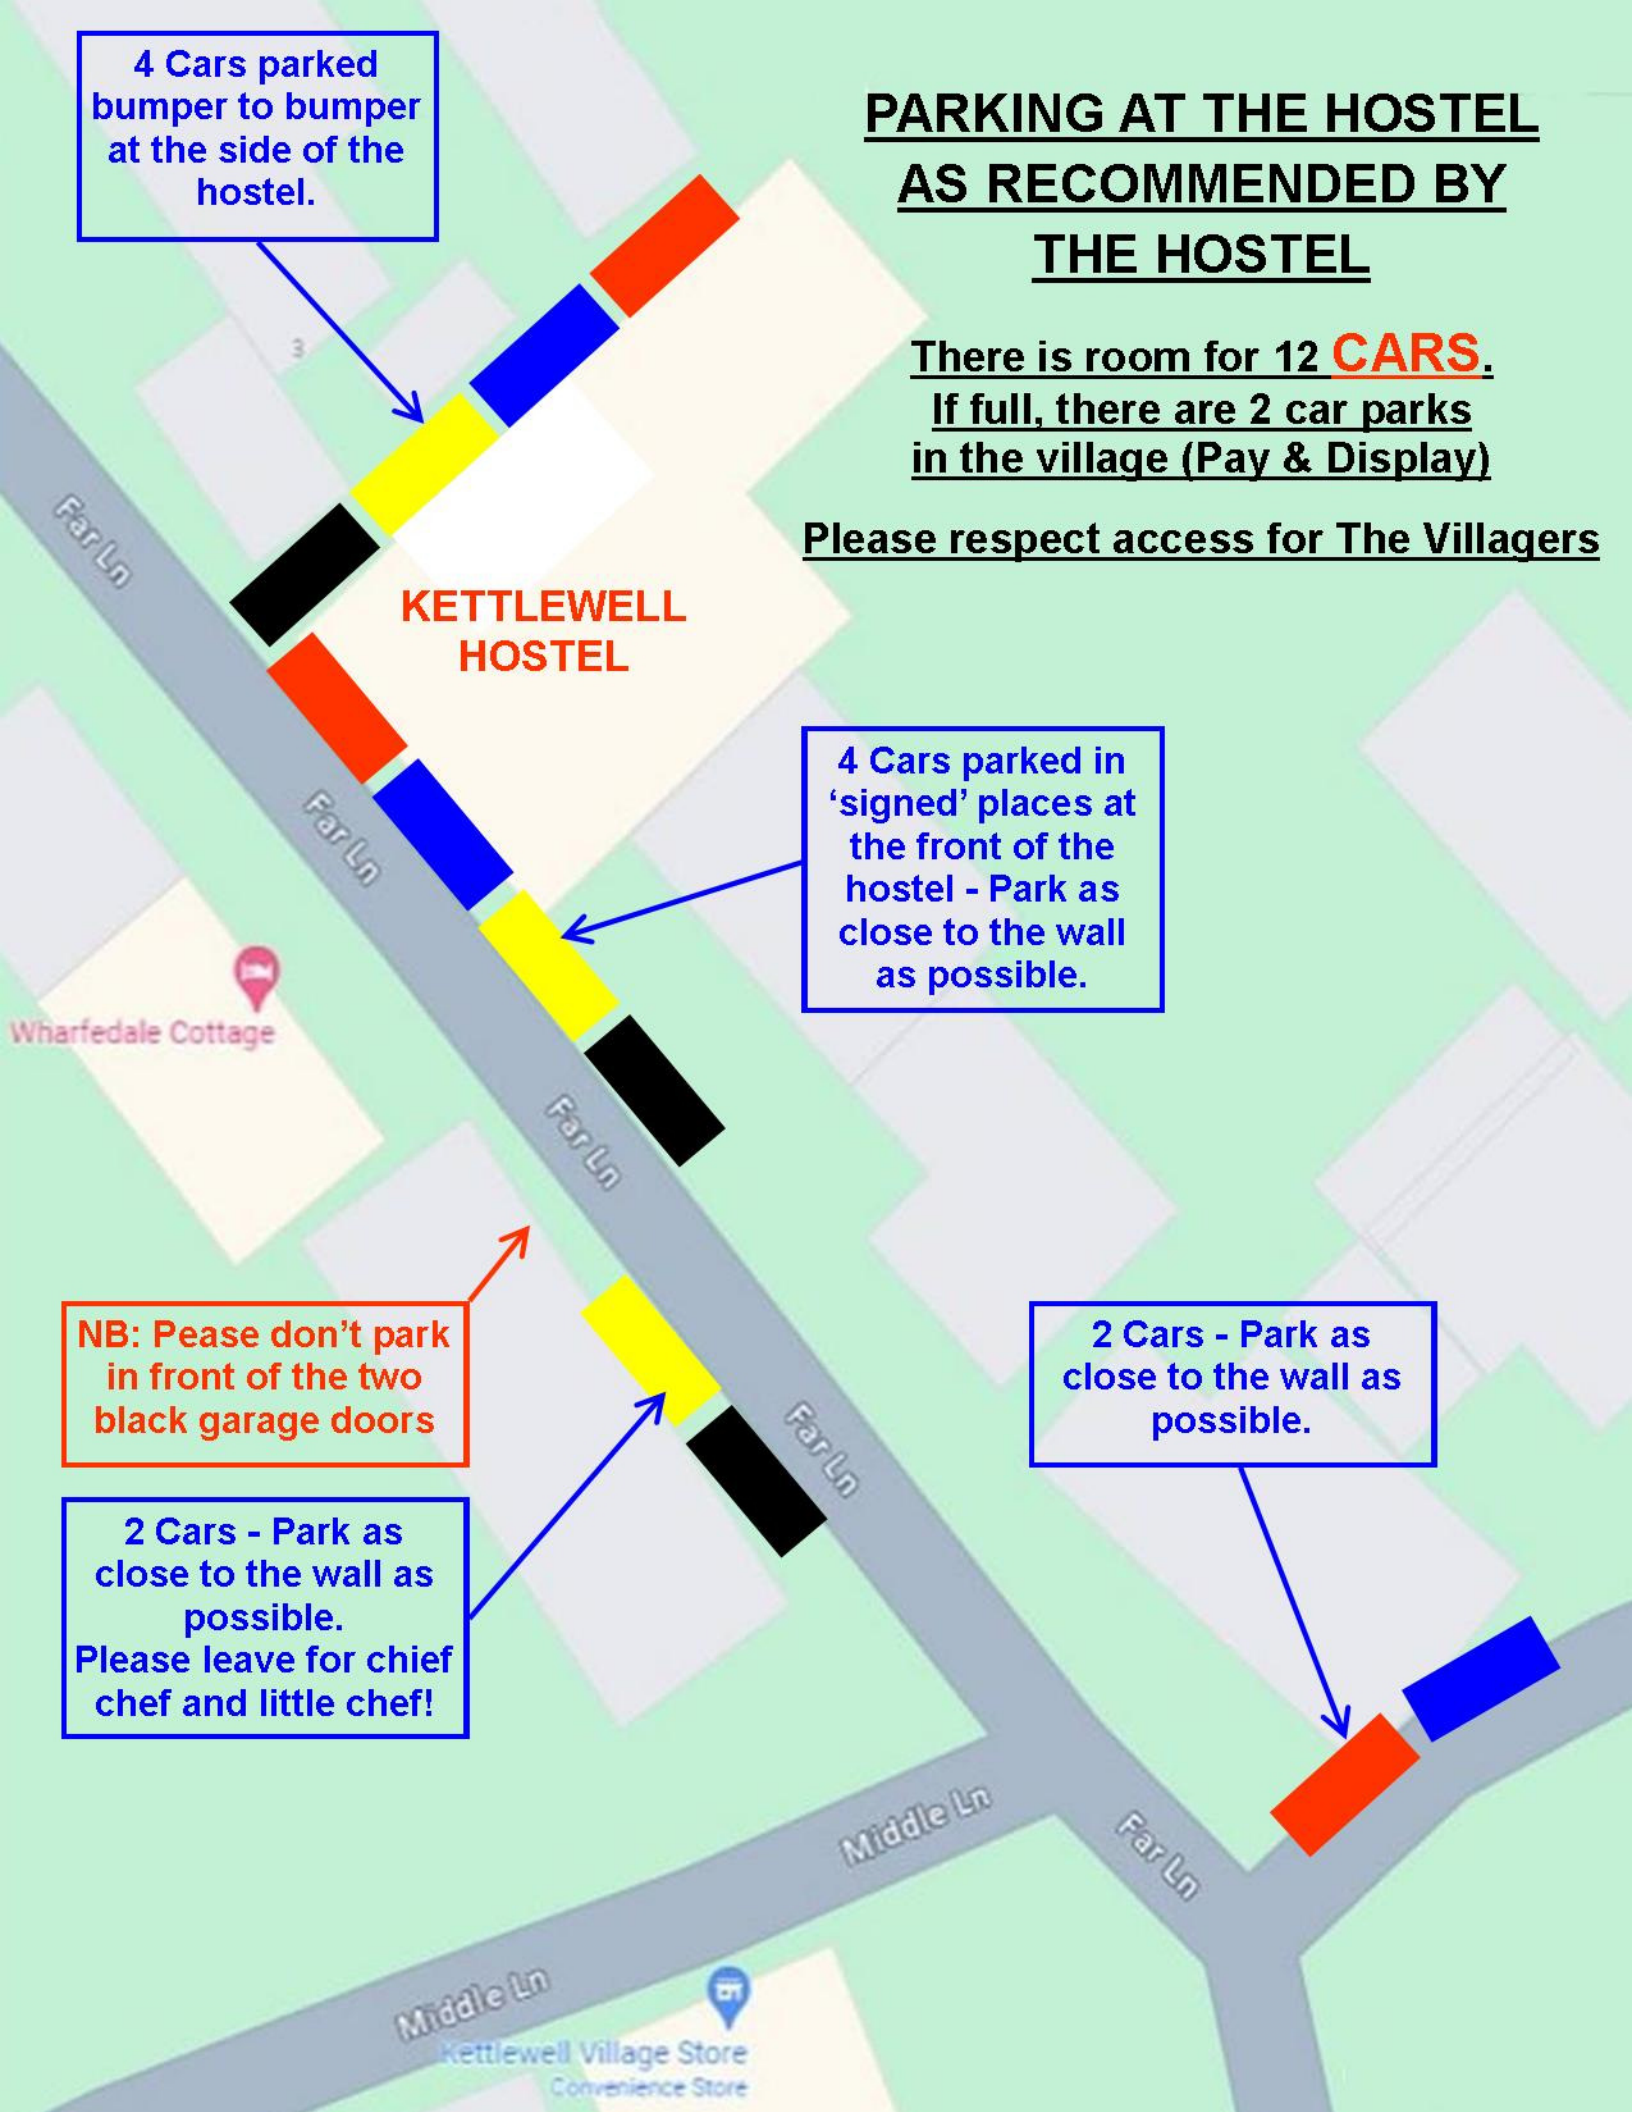

PARKING AT THE HOSTEL
AS RECOMMENDED BY
THE HOSTEL

There is room for 12 **CARS.**
If full, there are 2 car parks
in the village (Pay & Display)

Please respect access for The Villagers

4 Cars parked bumper to bumper at the side of the hostel.

KETTLEWELL HOSTEL

4 Cars parked in 'signed' places at the front of the hostel - Park as close to the wall as possible.

NB: Pease don't park in front of the two black garage doors

2 Cars - Park as close to the wall as possible. Please leave for chief chef and little chef!

2 Cars - Park as close to the wall as possible.

Kettlewell Village Store Convenience Store